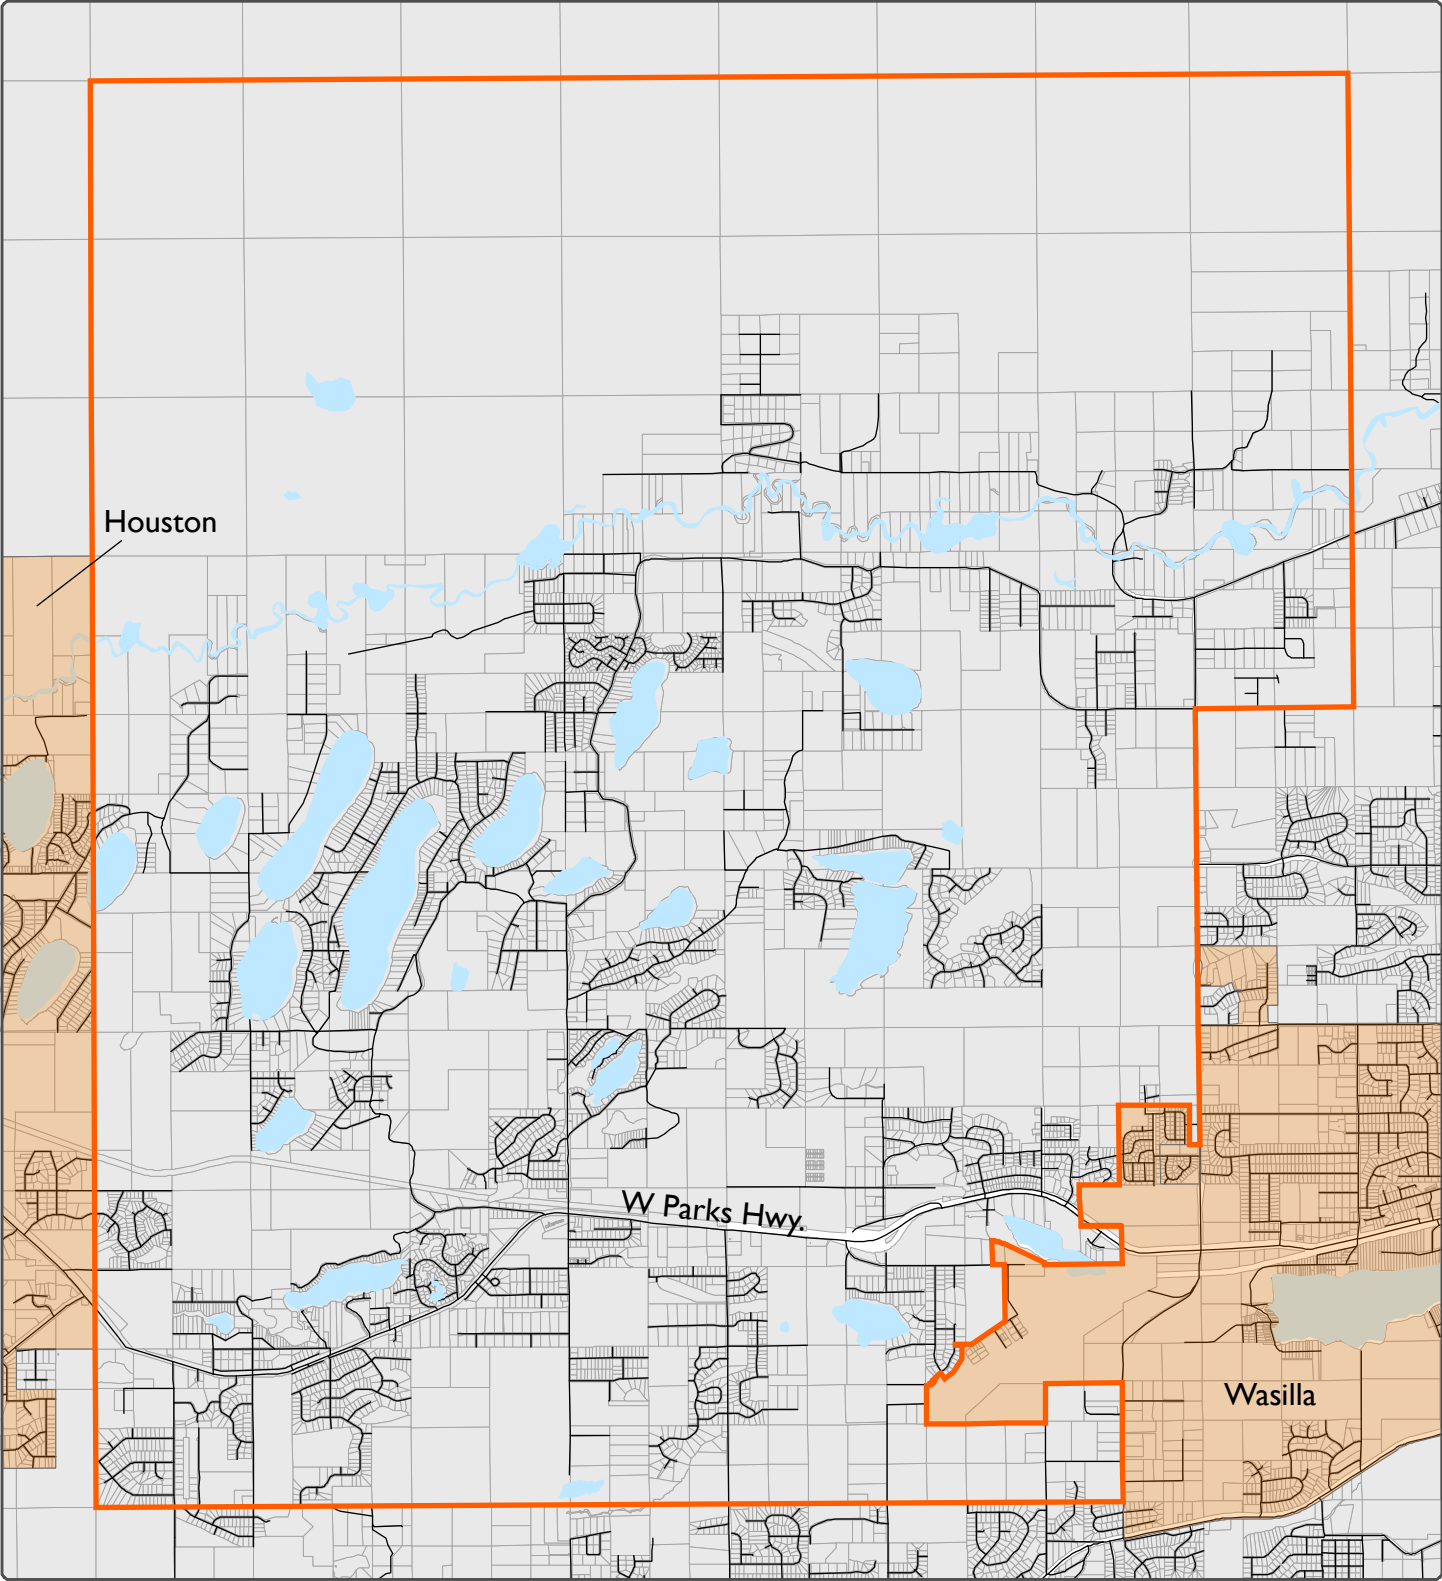

# Meadow Lakes Community Council Area

Alaska State Plane, Zone 4, NAD 1983  
File: Meadow\_Lakes\_landuse.mxd, 8/24/08  
1:76,793

All data courtesy of Matanuska-Susitna Borough.  
This map was compiled for the community of Meadow Lakes, with assistance from Agnew::Beck.